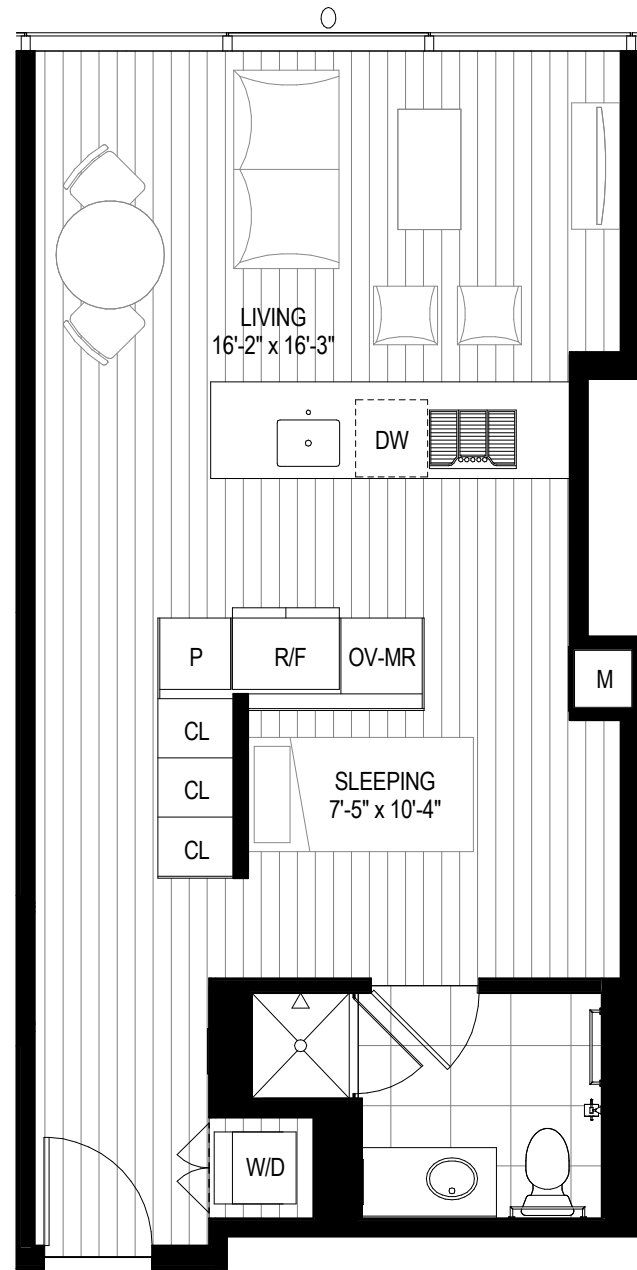

TOWER UNIT 03

optima
www.optimasignature.com