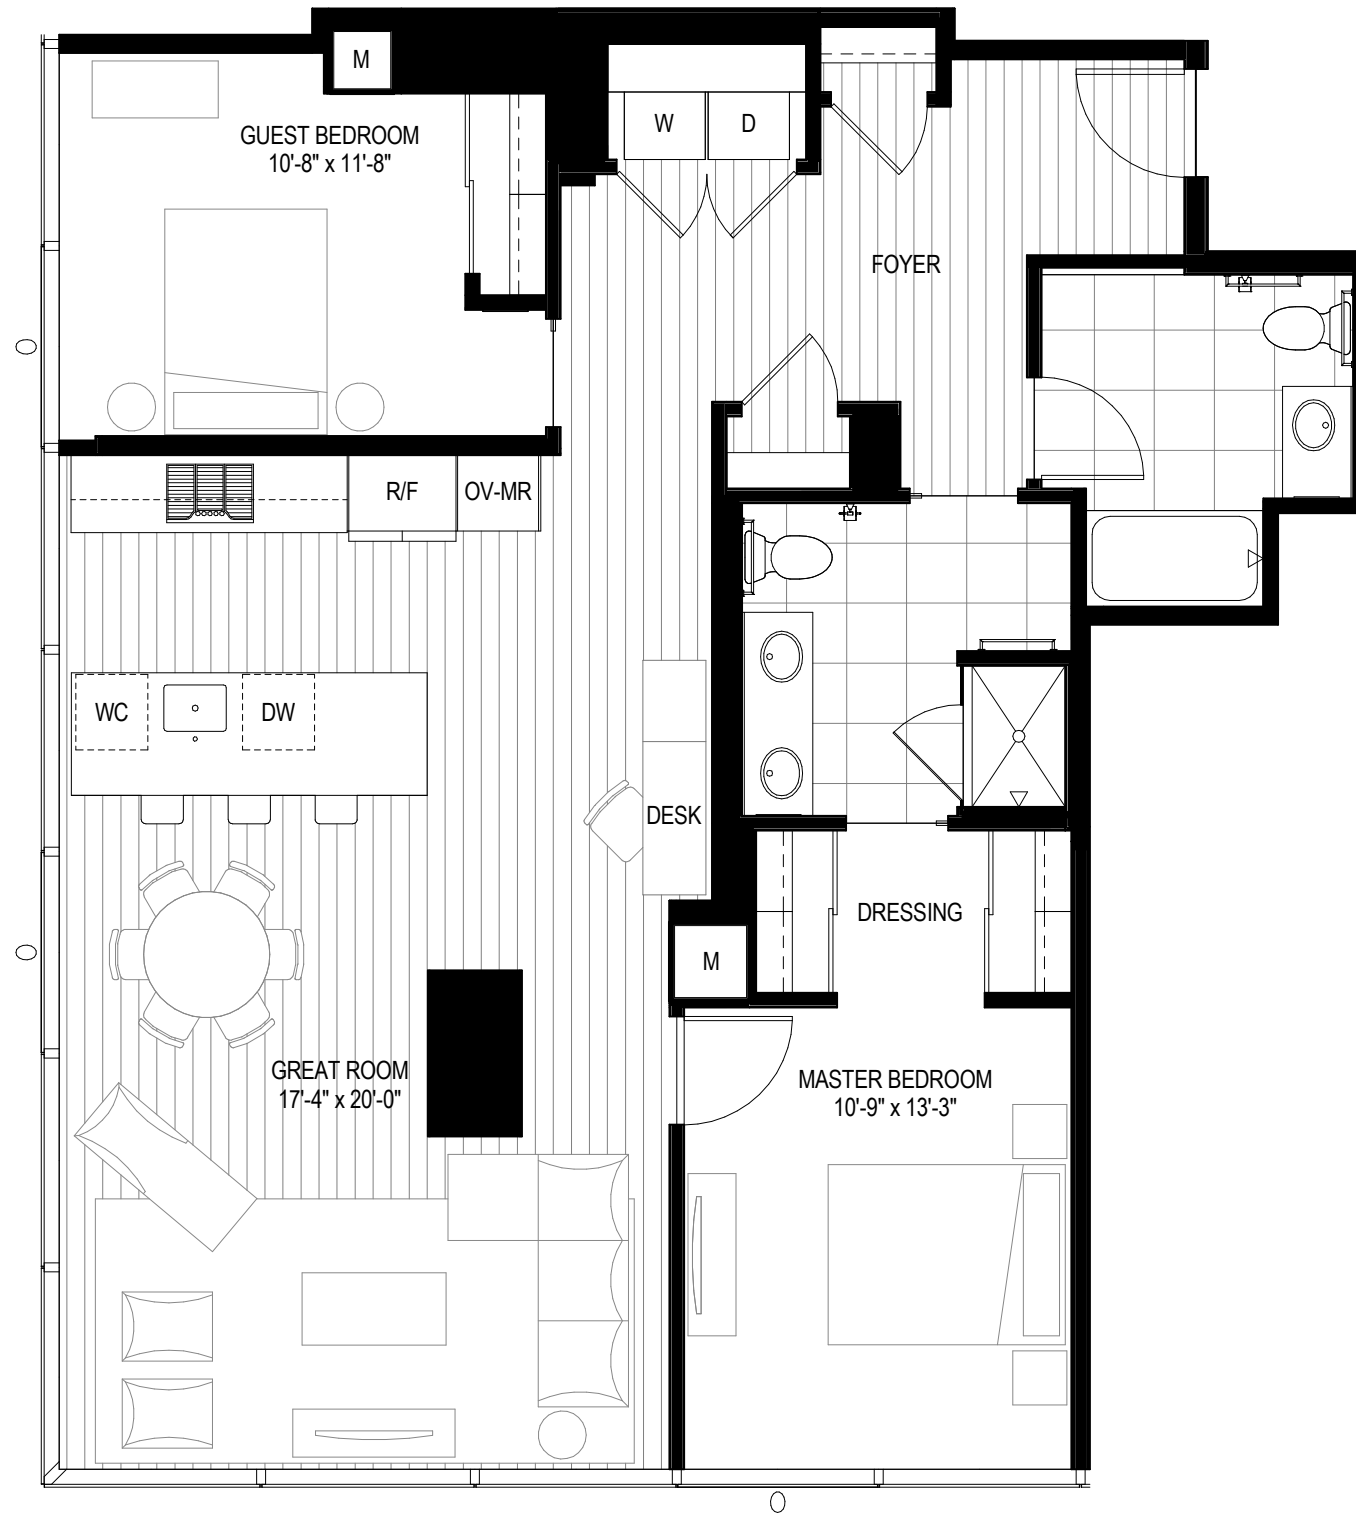

TOWER UNIT 12

optima
www.optimasignature.com