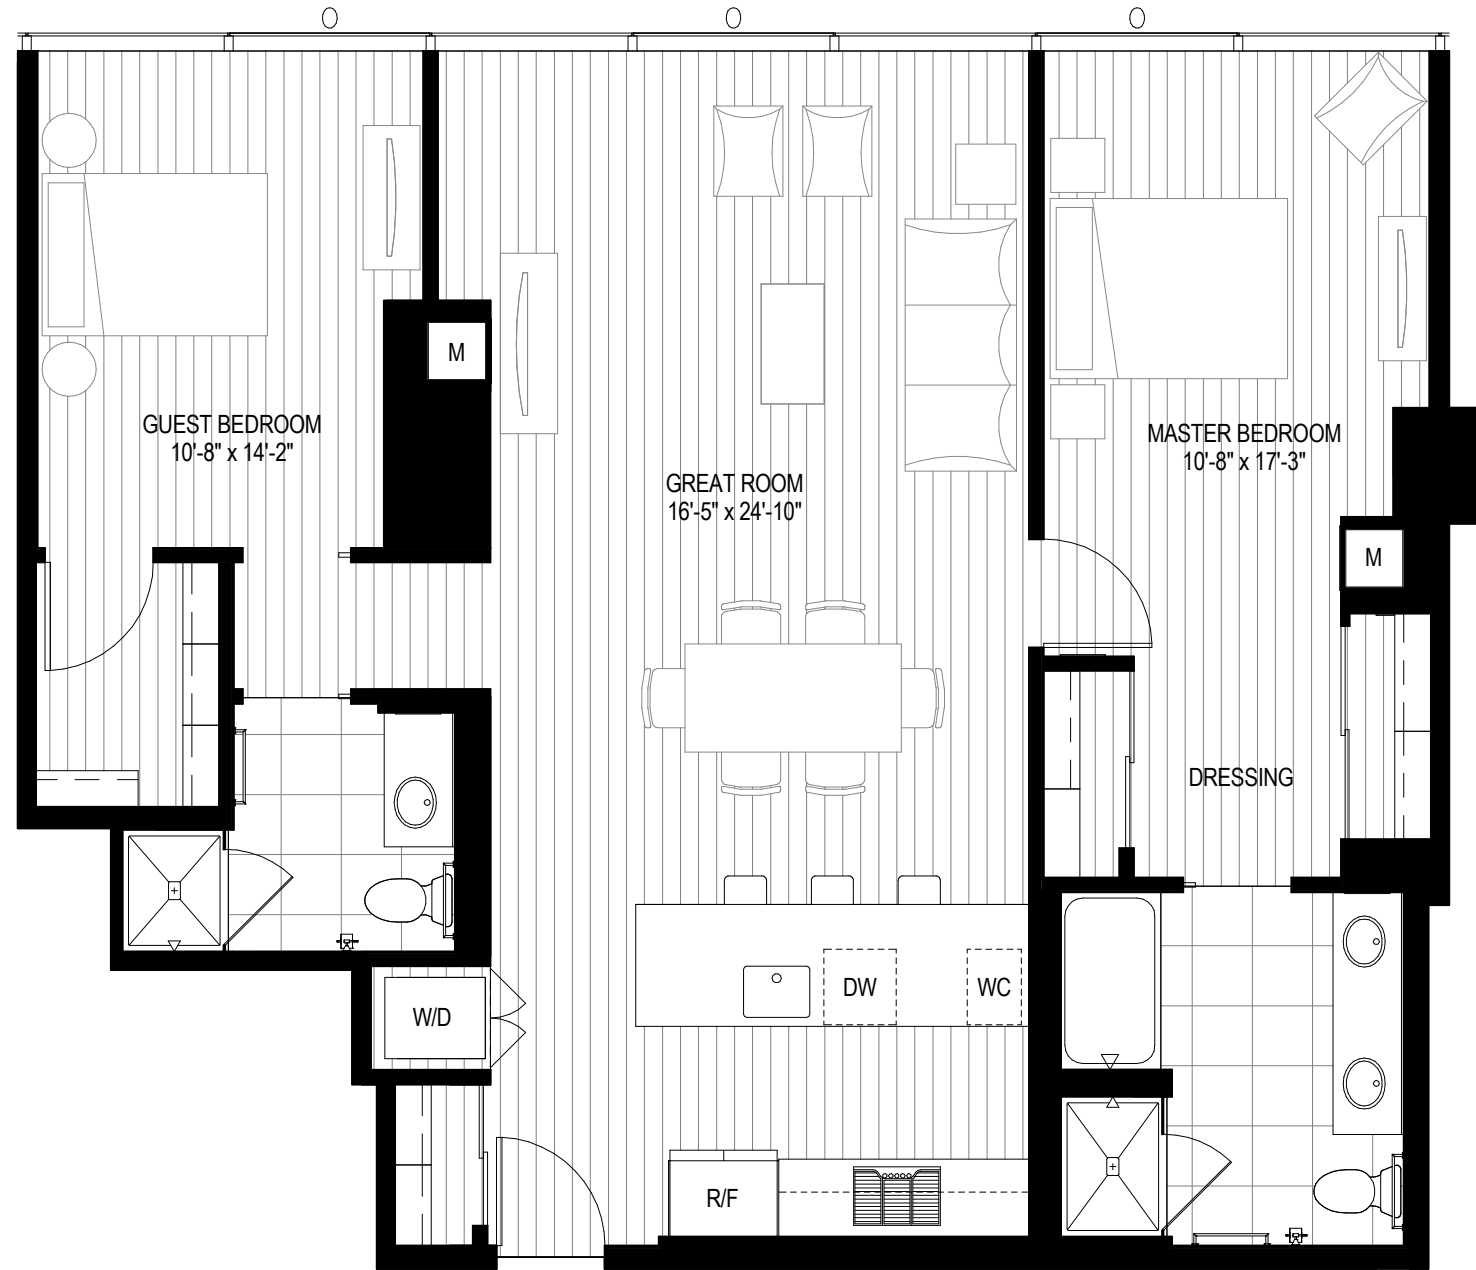

APEX UNIT 02

optima
www.optimasignature.com