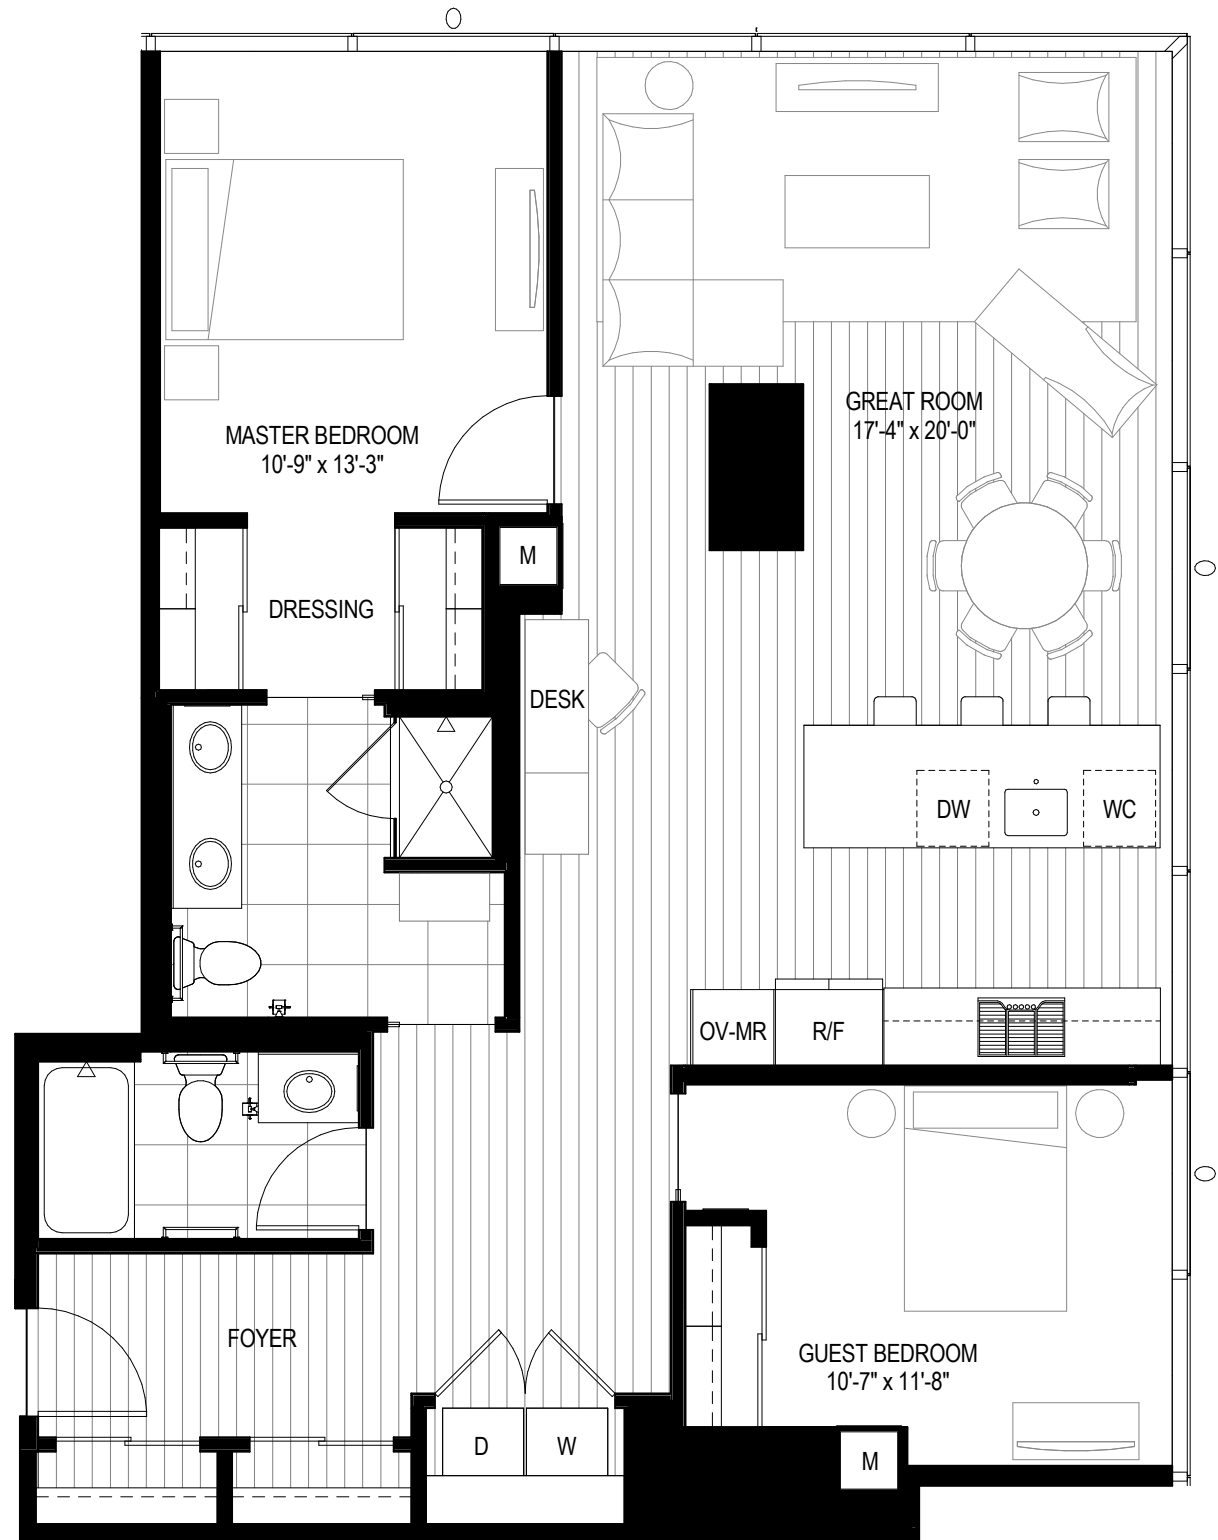

TOWER UNIT 06

optima®
www.optimasignature.com