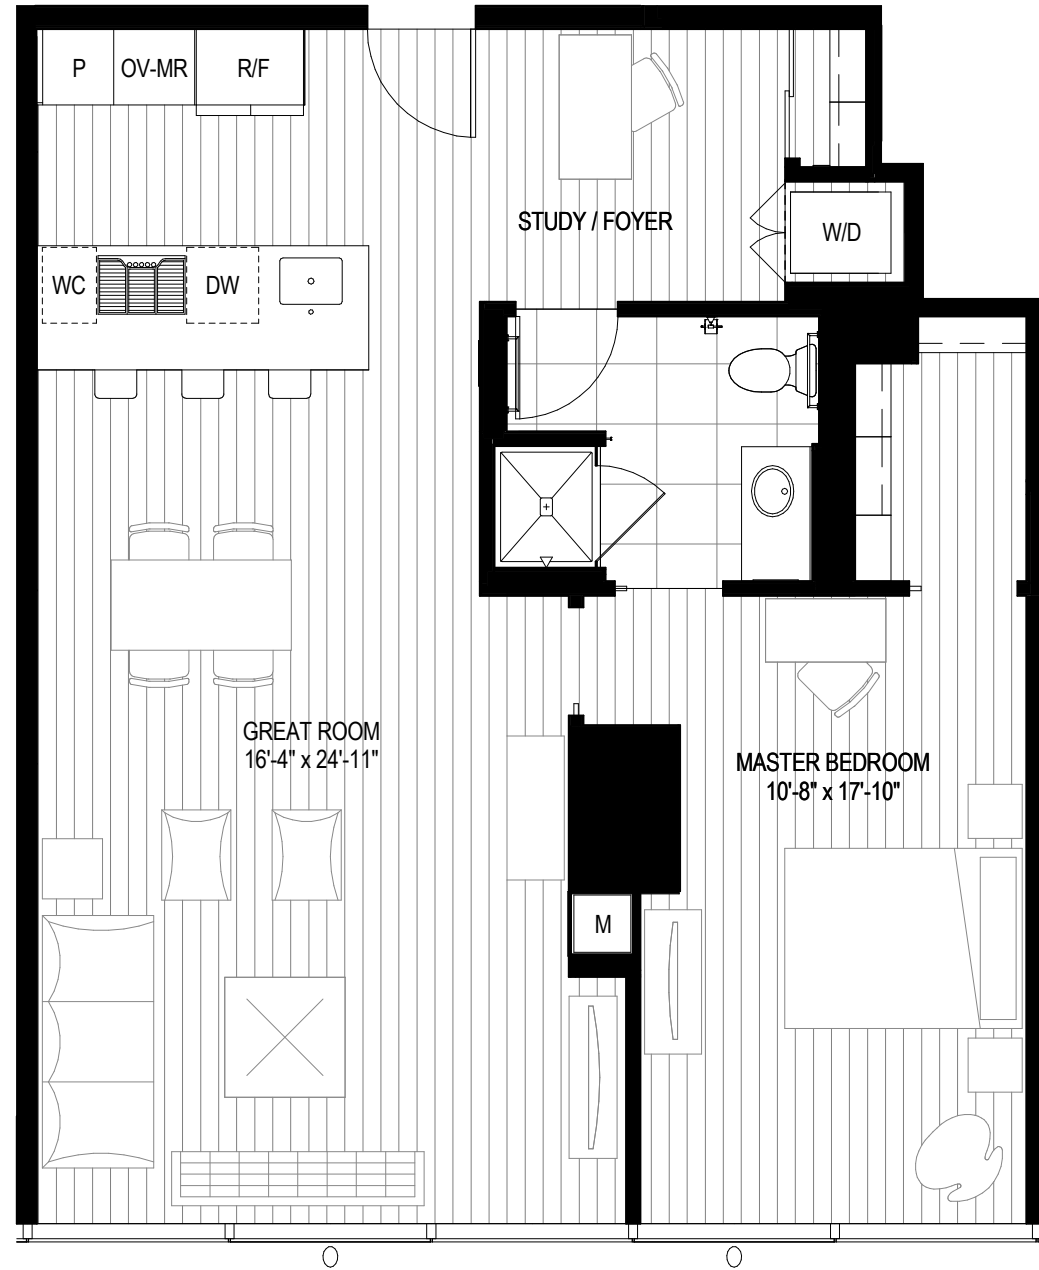

APEX UNIT 06

optima
www.optimasignature.com