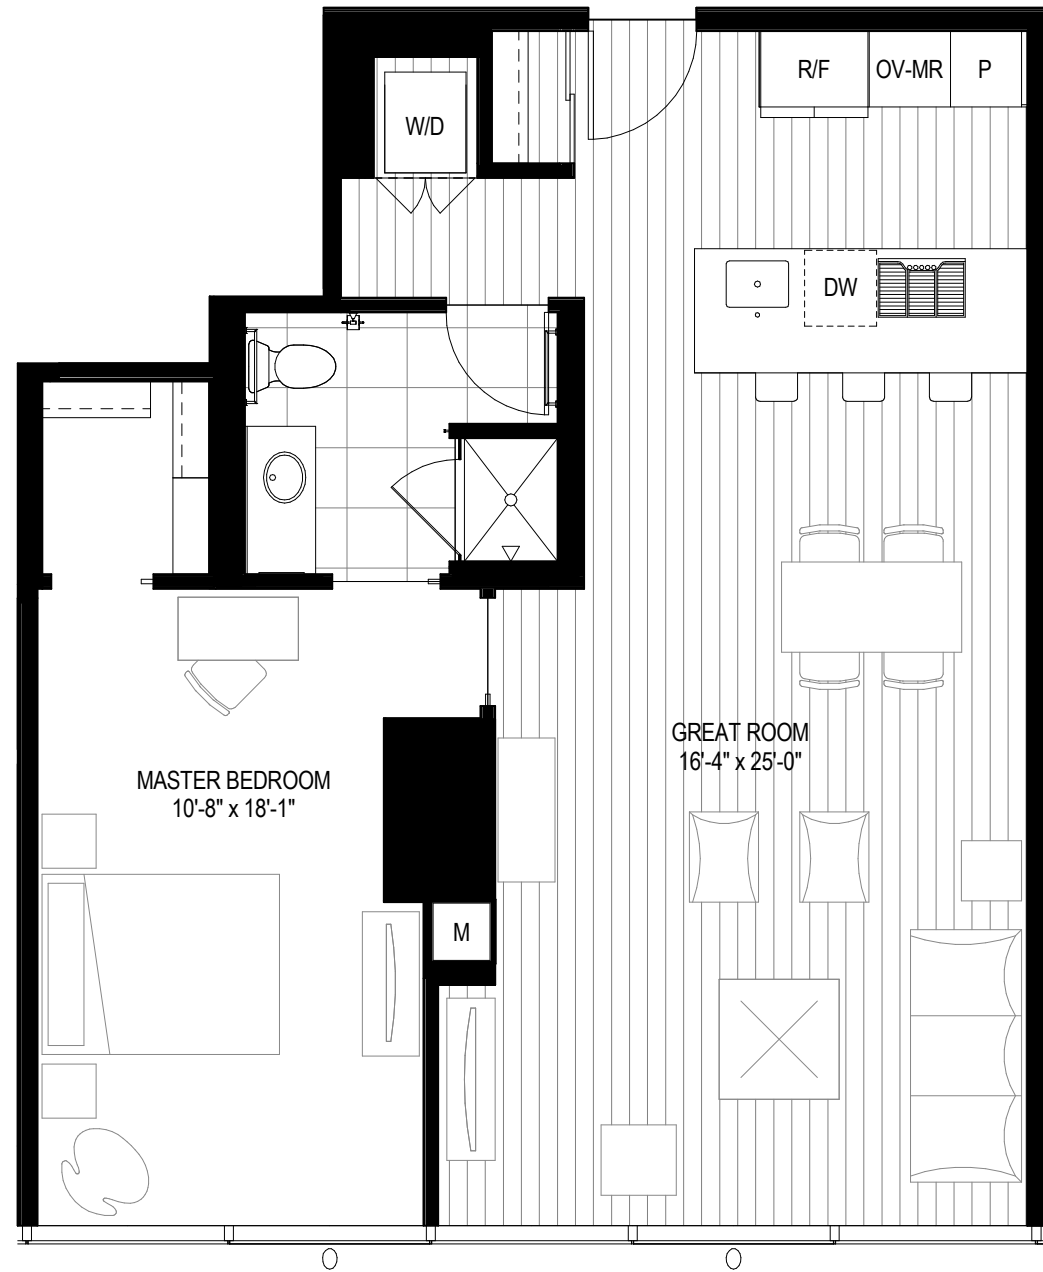

TOWER UNIT 11

optima
www.optimasignature.com