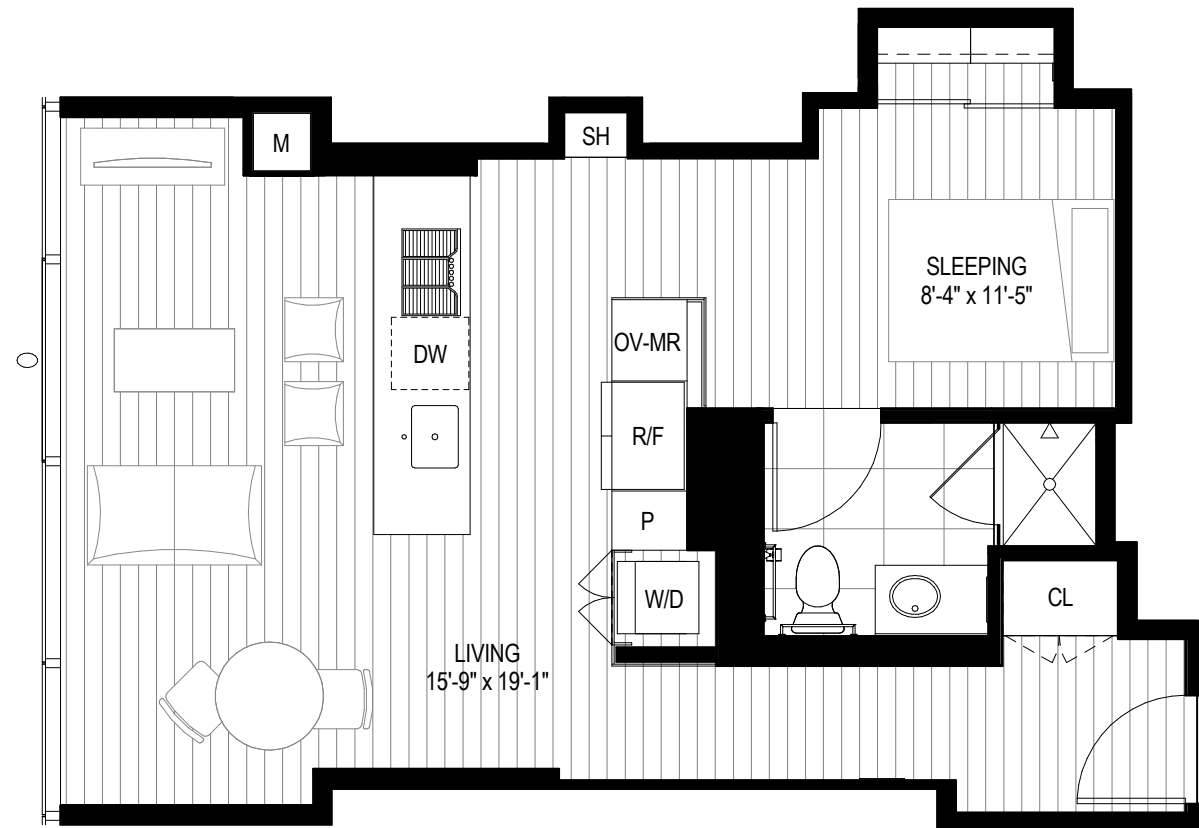

TOWER UNIT 13

optima
www.optimasignature.com