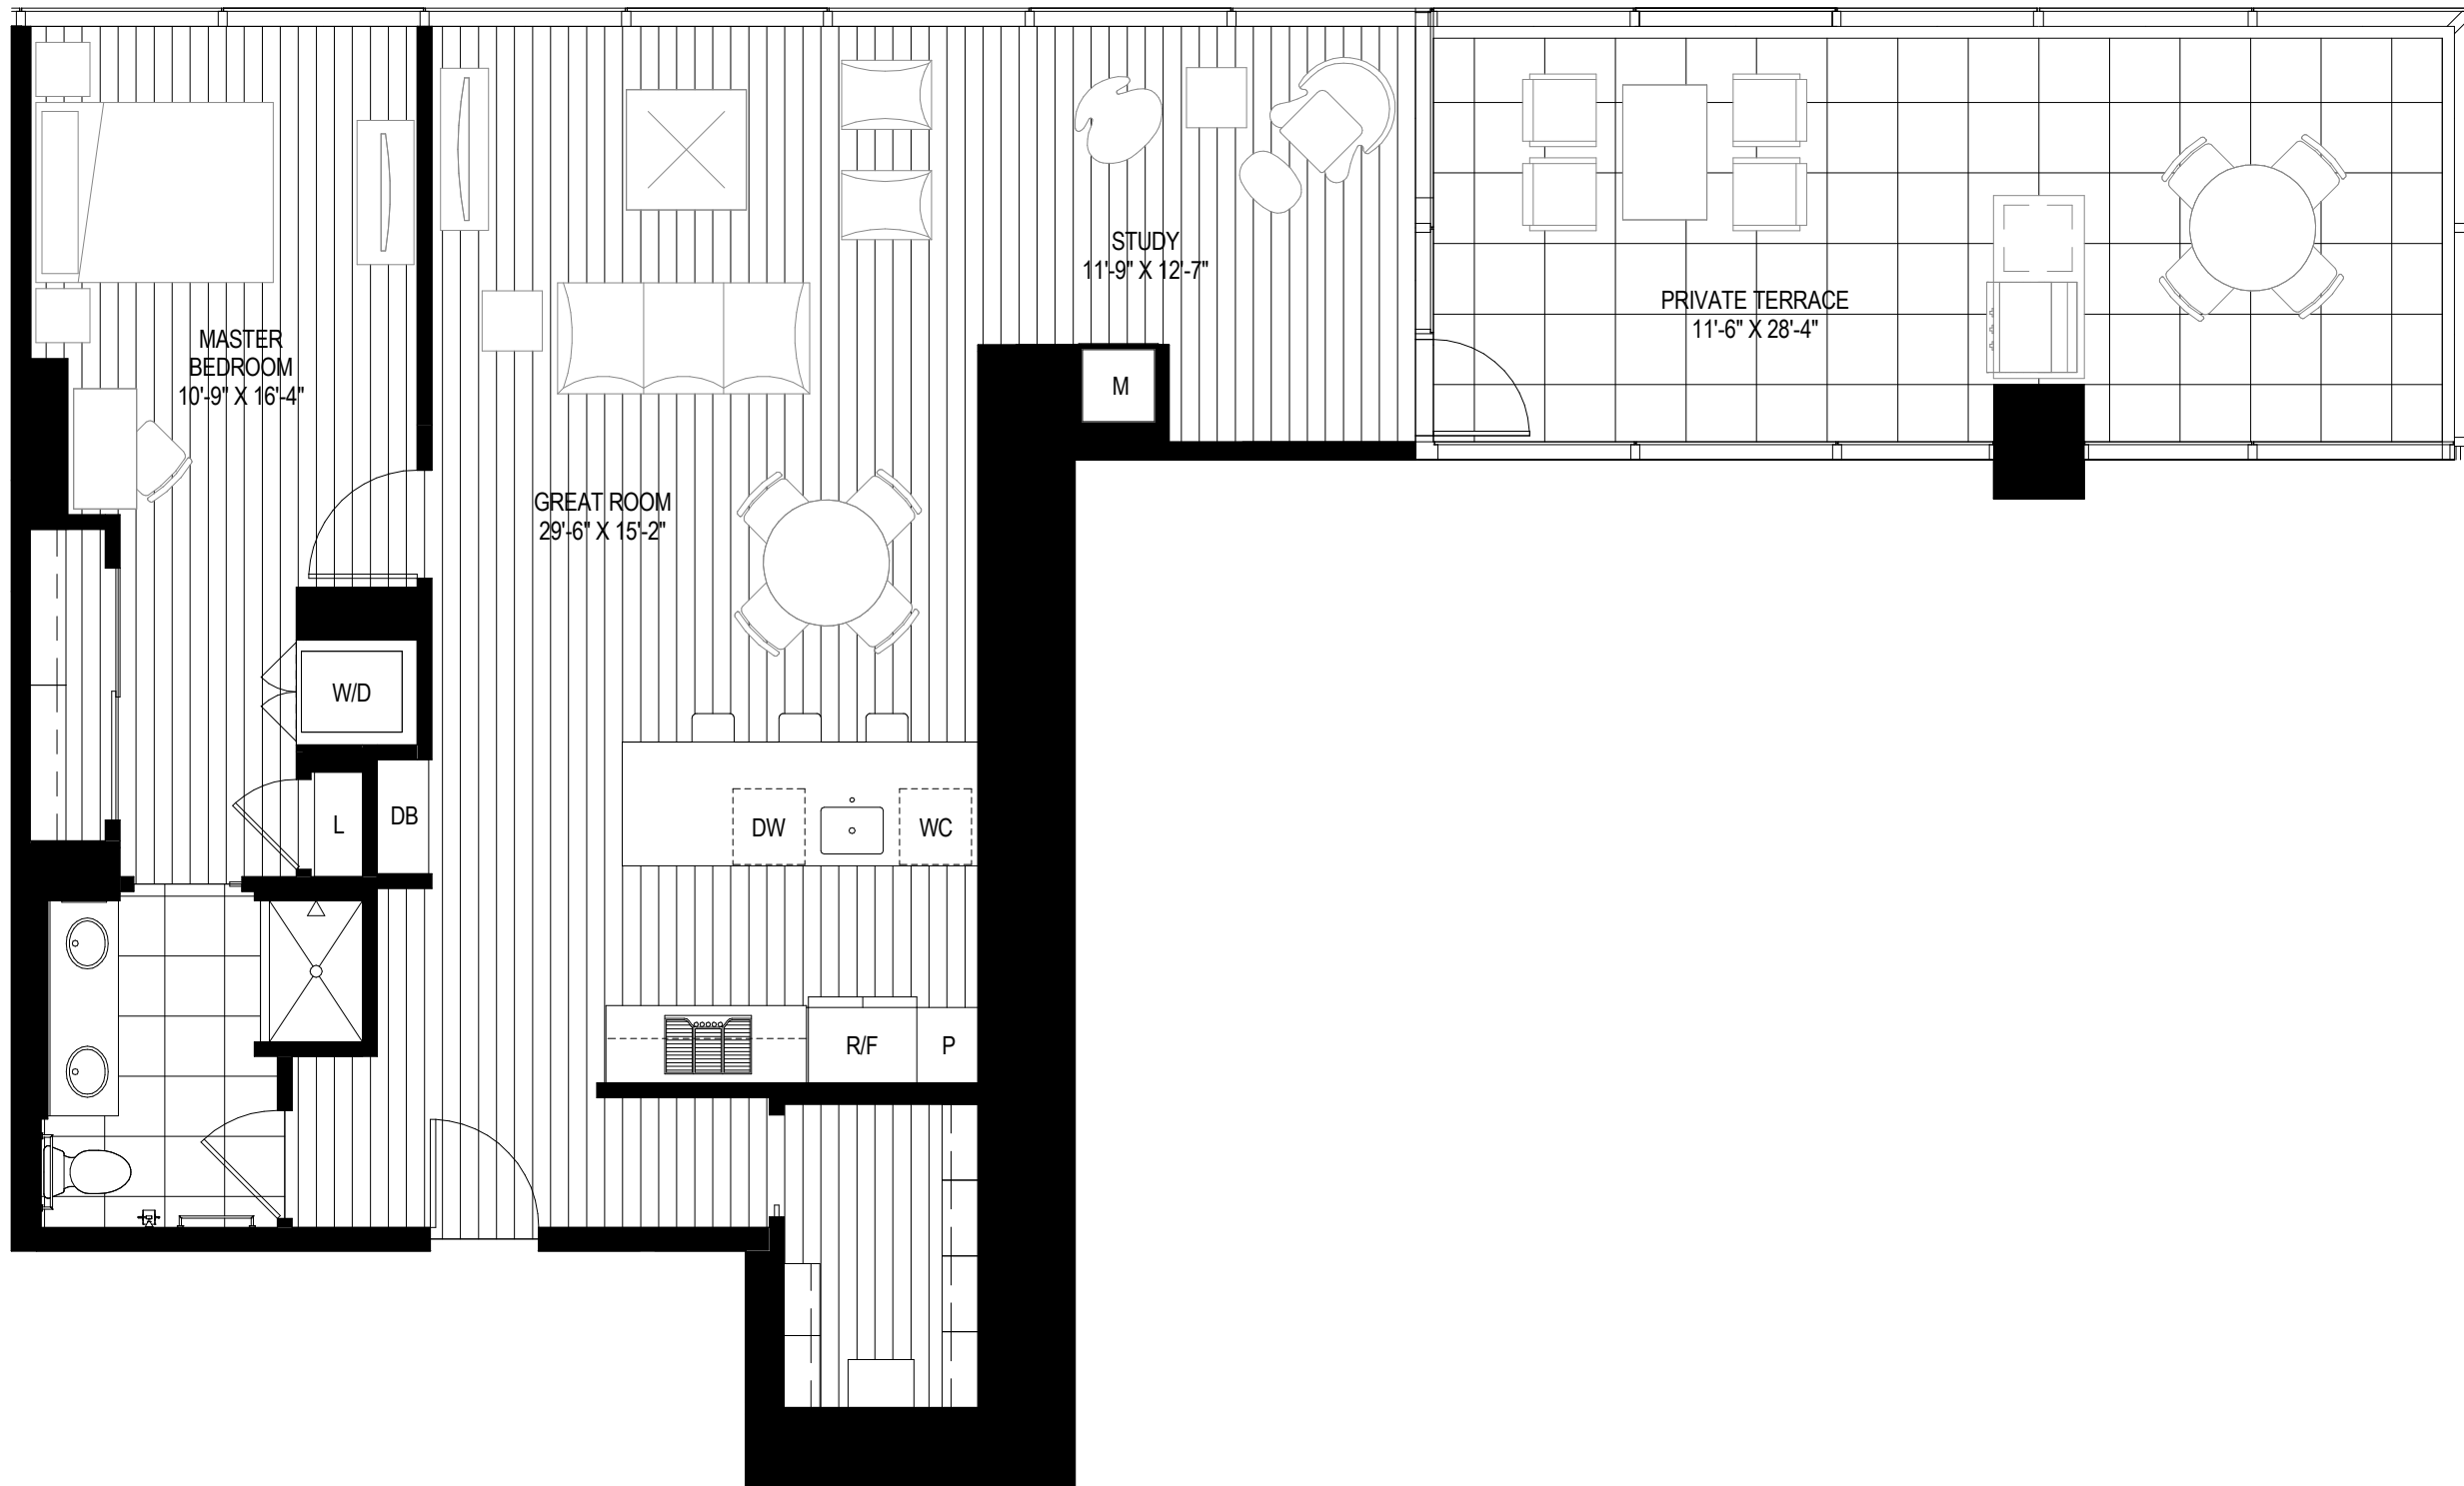

APEX UNIT 2002

optima
www.optimasignature.com